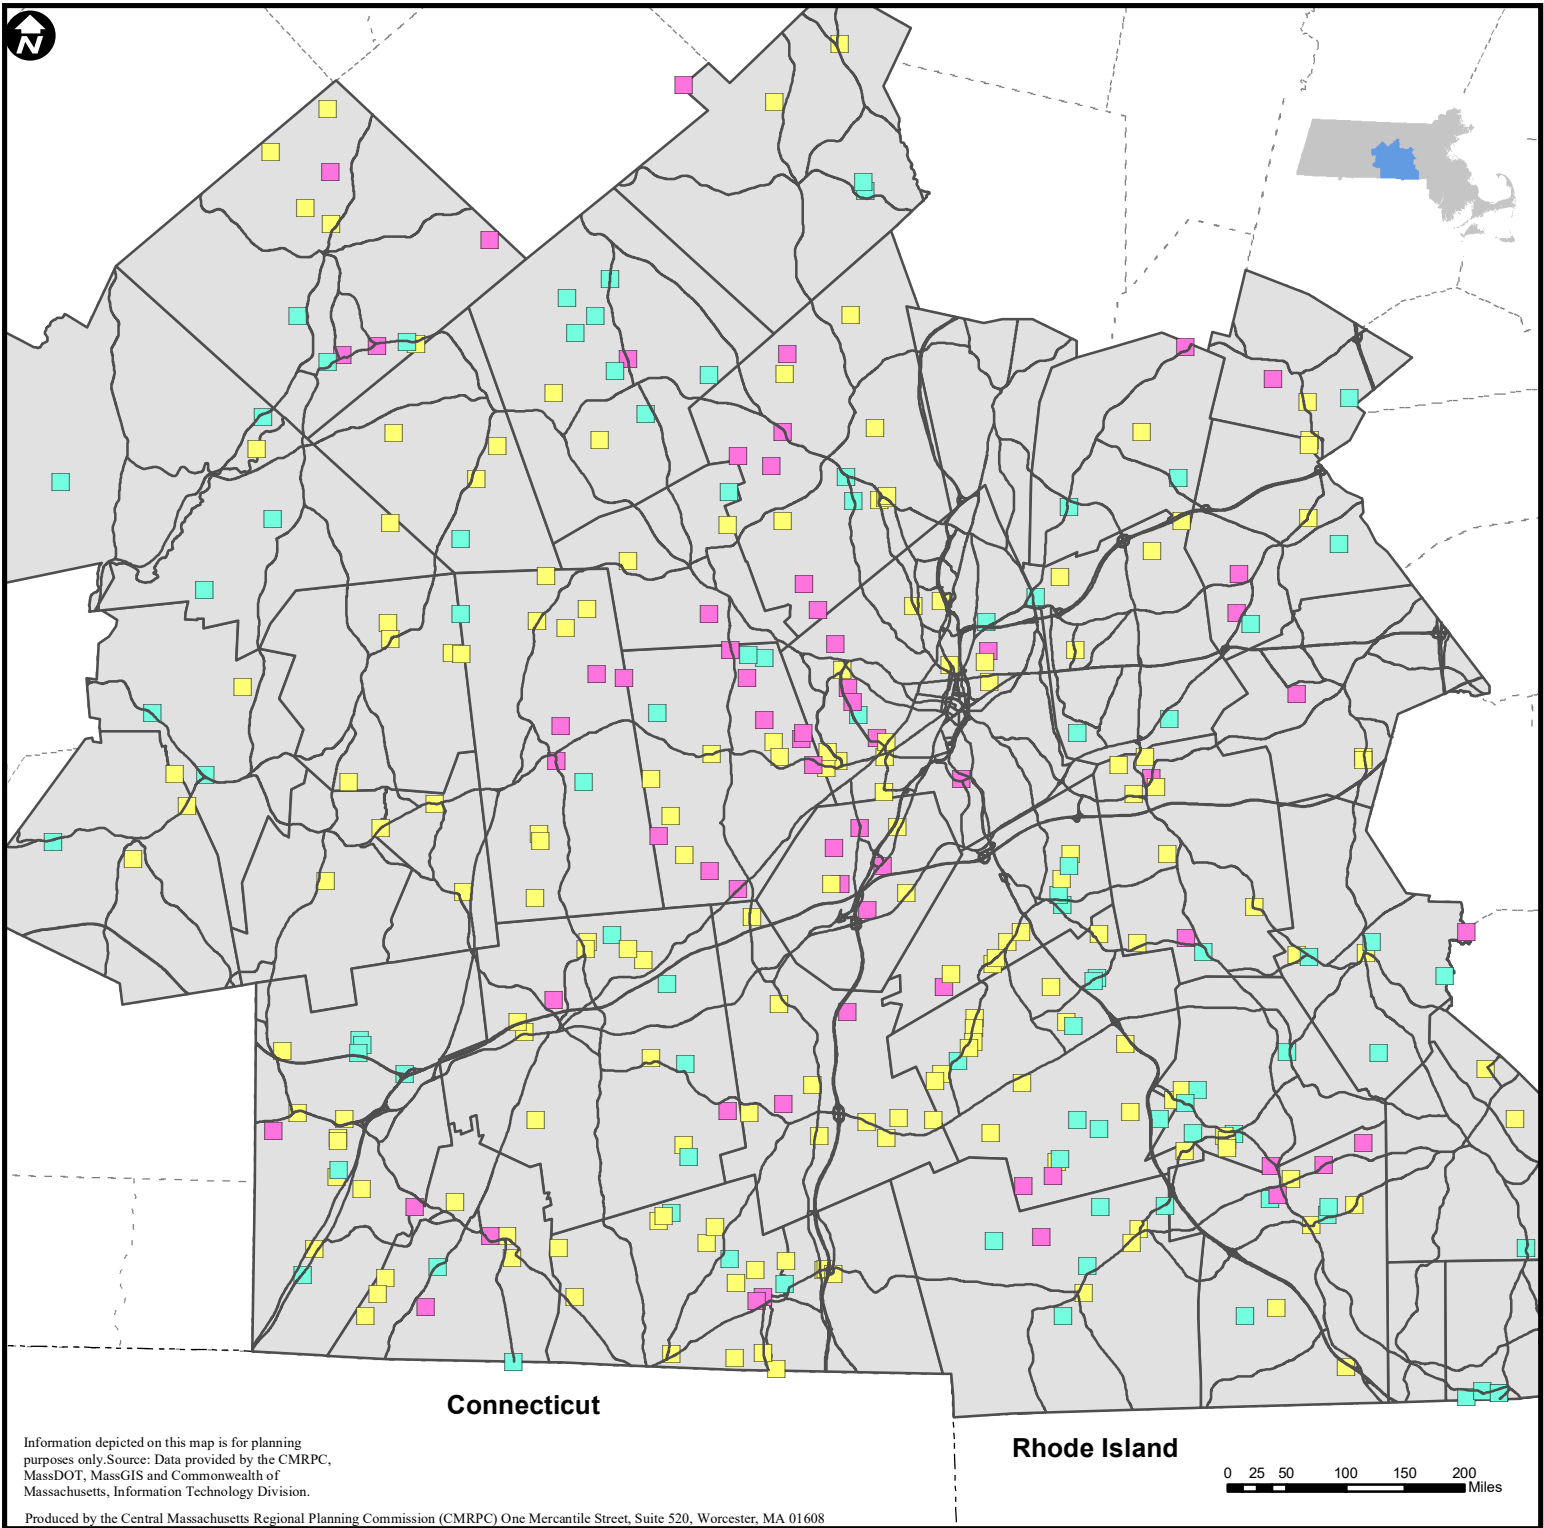

TRANSPORTATION MODES - AIRPORT

Produced by the Central Massachusetts Regional Planning Commission (CMRPC) One Mercantile Street, Suite 520, Worcester, MA 01608

Hazardous Dams in the CMRPC Region

- High Hazard Dam
- Low Hazard Dam
- Significant Hazard Dam
- CMRPC Towns