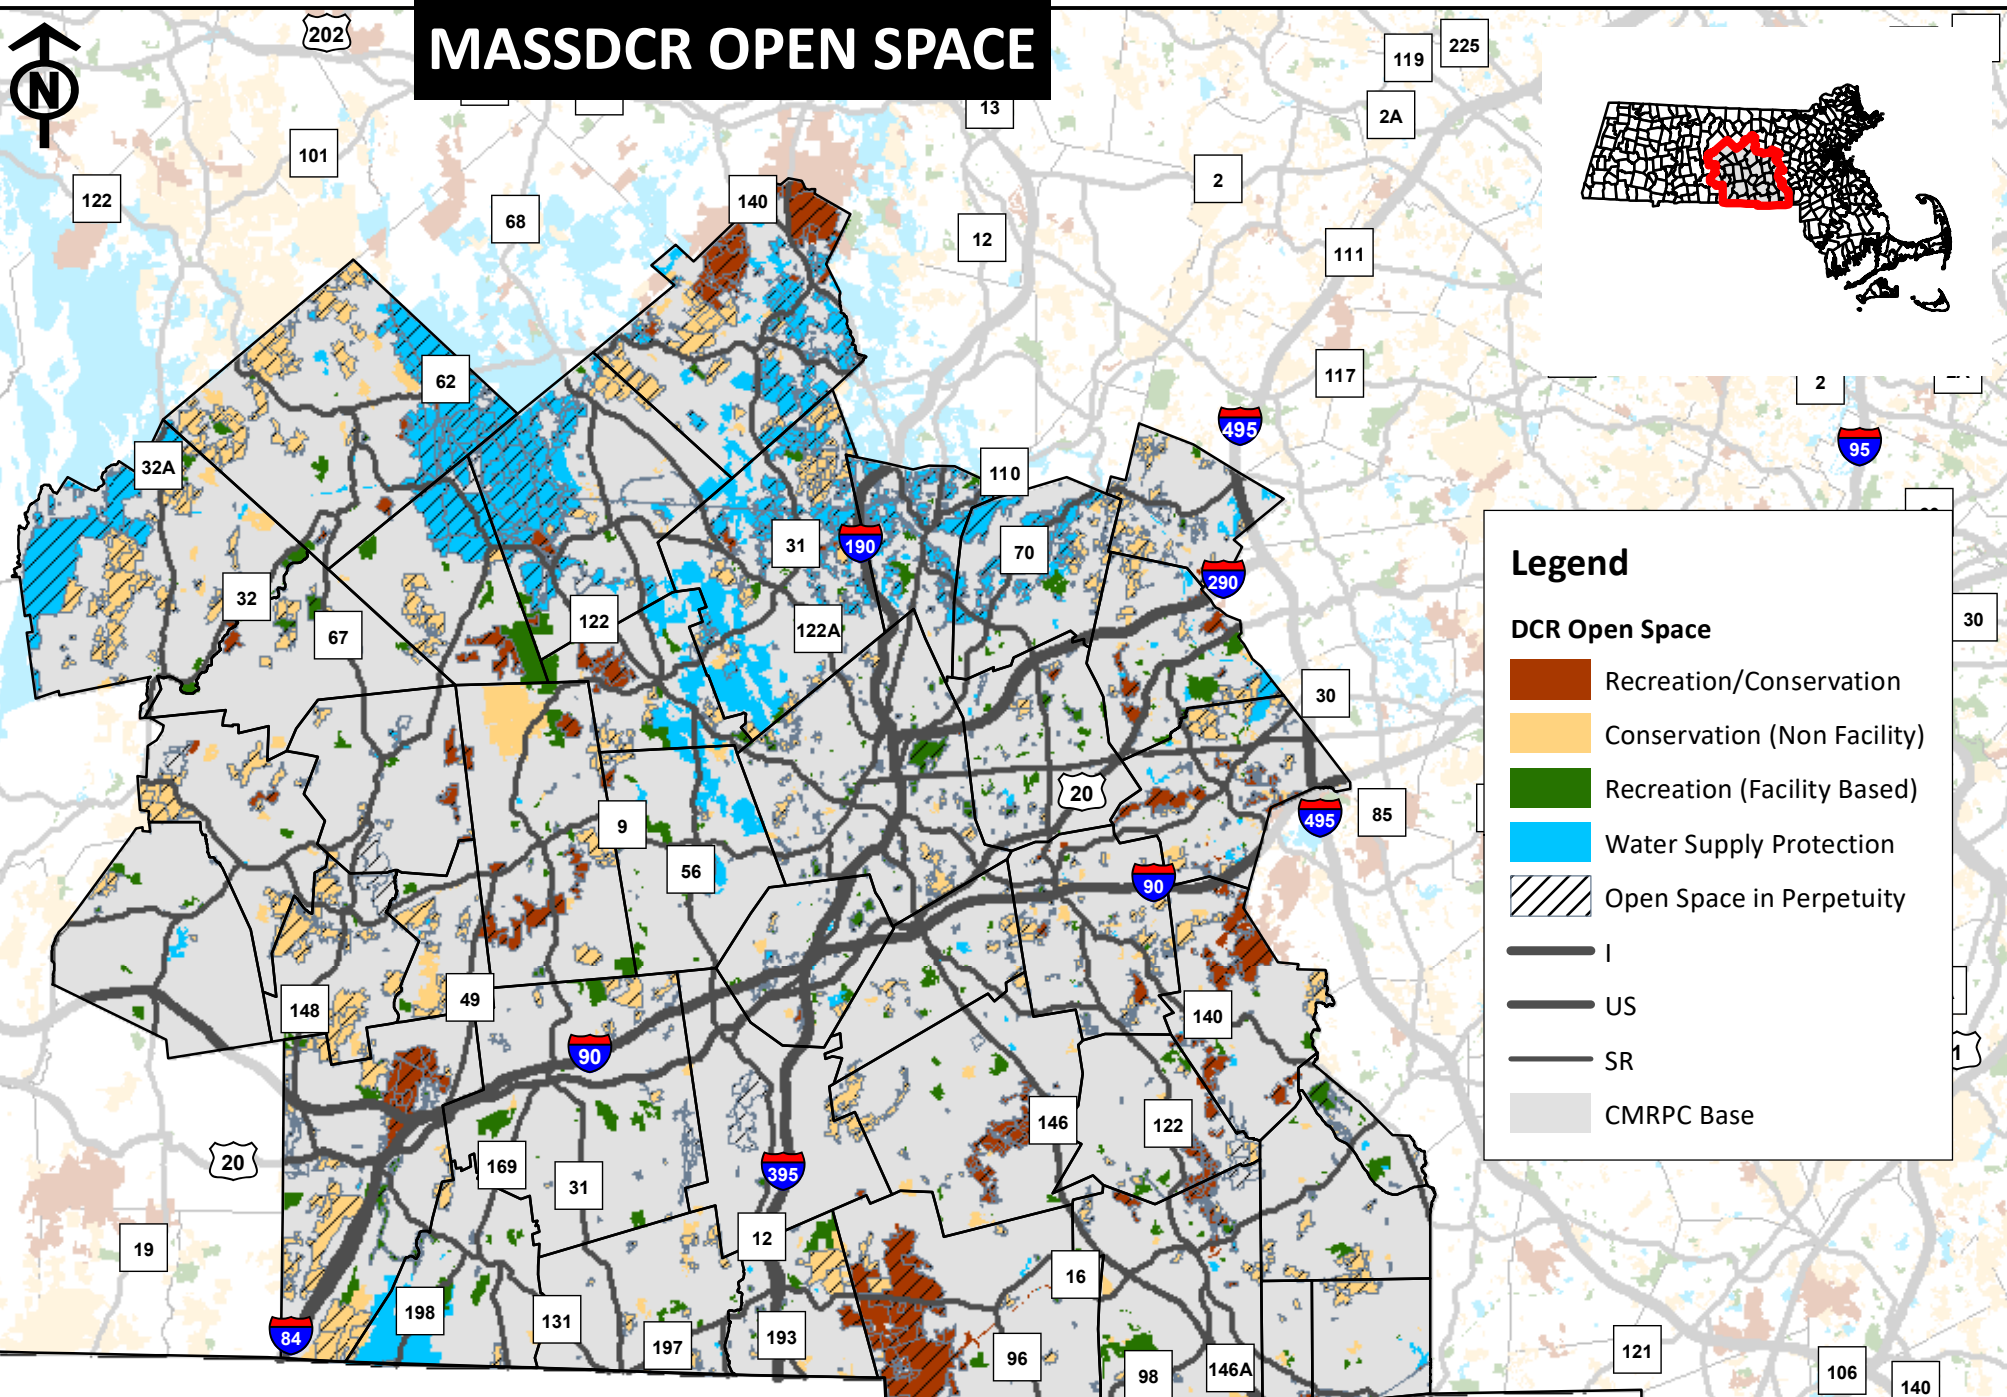

# MASSDCR OPEN SPACE

### Legend

**DCR Open Space**

- Recreation/Conservation
- Conservation (Non Facility)
- Recreation (Facility Based)
- Water Supply Protection
- Open Space in Perpetuity
- I
- US
- SR
- CMRPC Base

CONNECTICUT