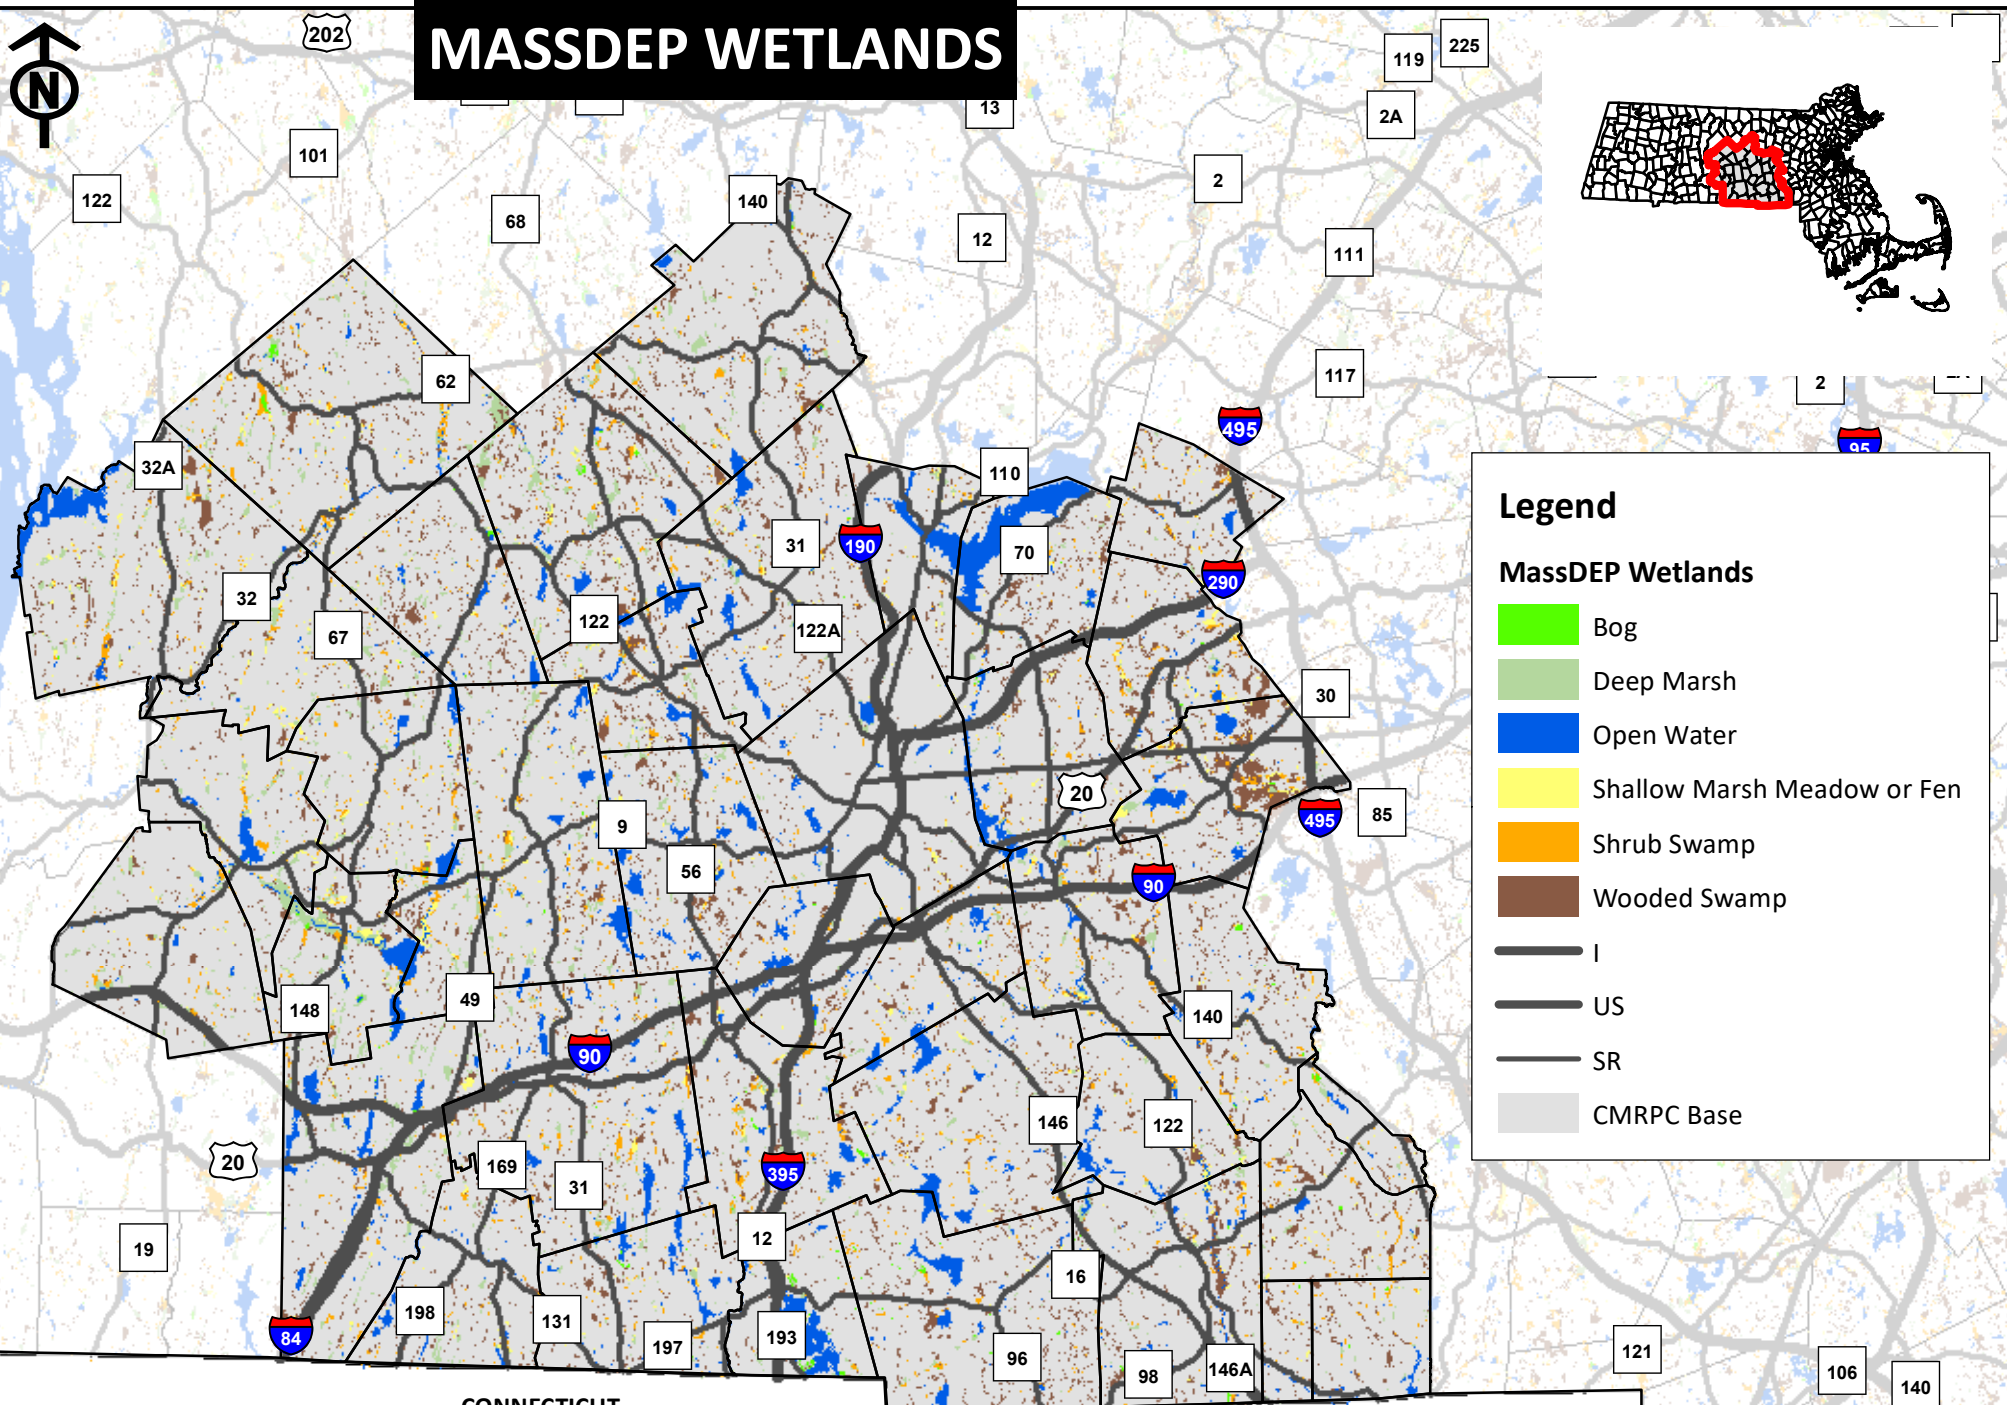

MASSDEP WETLANDS

Legend

MassDEP Wetlands

- Bog
- Deep Marsh
- Open Water
- Shallow Marsh Meadow or Fen
- Shrub Swamp
- Wooded Swamp

- I
- US
- SR
- CMRPC Base

CONNECTICUT

Information depicted on this map is for planning purposes only. Source: Data provided by the CMRPC, MassDOT, MassGIS and Commonwealth of Massachusetts, Information Technology Division.
 Produced by the Central Massachusetts Regional Planning Commission (CMRPC) One Mercantile Street, Suite 520, Worcester, MA 01608

RHODE ISLAND